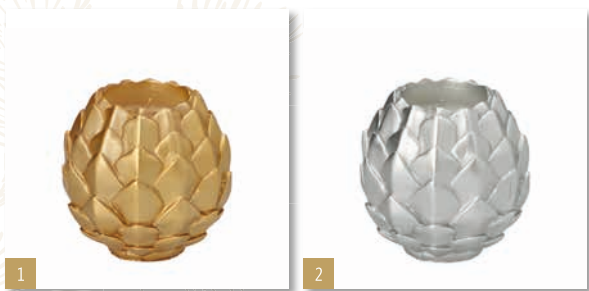

Kerzen | Candles - „Pine Cone“

	#	∅		
1	89847	10 cm	gold | gold	6 x 1
2	89848	10 cm	silber | silver	6 x 1

NEW