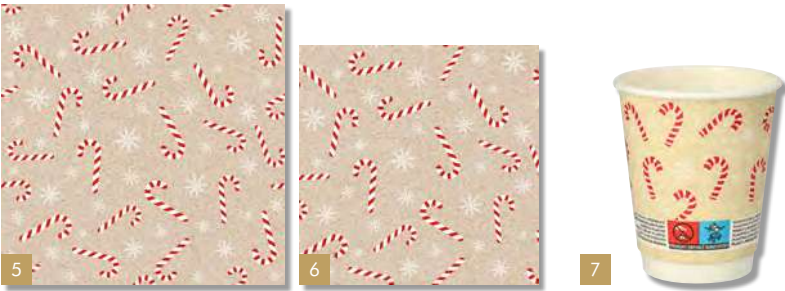

Candy Canes								
	#							
5	89361	Servietten, 3-lagig | Napkins, 3-ply			33 cm	33 cm	FSC	15 x 20
6	89545	RECYCLED PAPER			25 cm	25 cm		14 x 20
7	89695	Trinkbecher, Pappe, doppelwandig | Paper cups, double walled	0,2 l	8 cm	9,3 cm		FSC · Keimling | Seedling	20 x 25